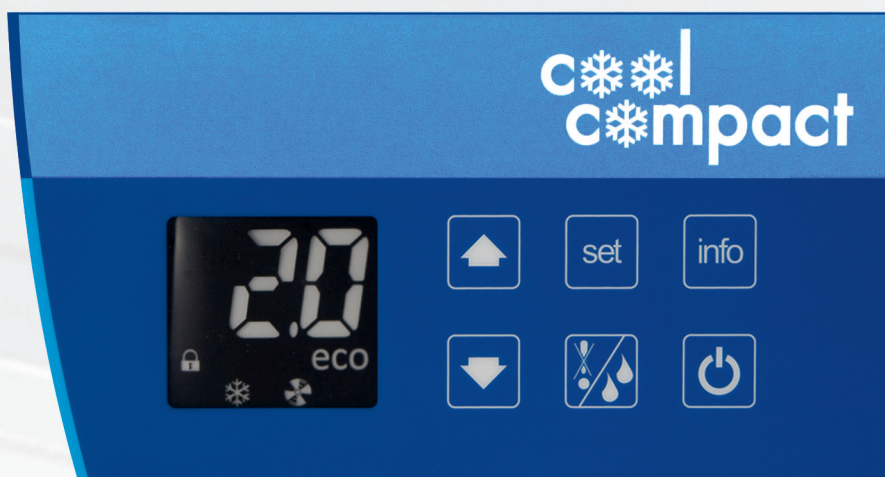

Über ständigen Abgleich der Temperaturveränderungen, gibt der elektronische Regler bedarfsgerechte Abtauzyklen und energieoptimierte Kompressor-Laufzeiten vor.

Die flach angebrachte Bedieneinheit entspricht frontseitig IP 54 und ist gegen das Eindringen von Staub und Spritzwasser geschützt.

FRIGOS Electronic Control

The FRIGOS electronic control is equipped with an on/off switch, illuminated 3-digit LCD display, HACCP protocol system as well as visible and audible alarm system for high/low temperature warning, sensor fault, etc. Optional potential free contact switch and RS 485, ASCII / RTU interface.

The electronic control responds to temperature fluctuations by adjusting the defrost cycles and compressor run times accordingly.

The flat-surface user interface meets the IP54 standard for resistance to permeation by dust and splashed water.

Alarmsystem

Alarm System

- das Alarmsystem wacht über die stetige korrekte Lagerung der Vorräte
- sollte die Temperatur vom Sollwert abweichen, ertönt die Warnhupe und es erscheint ein optisches Signal an der Digital-Anzeige
- the alarm system constantly monitors the correct storage of the chilled goods
- if the temperature drops below the set value, an acoustic alarm is triggered and an optical signal appears in the digital display